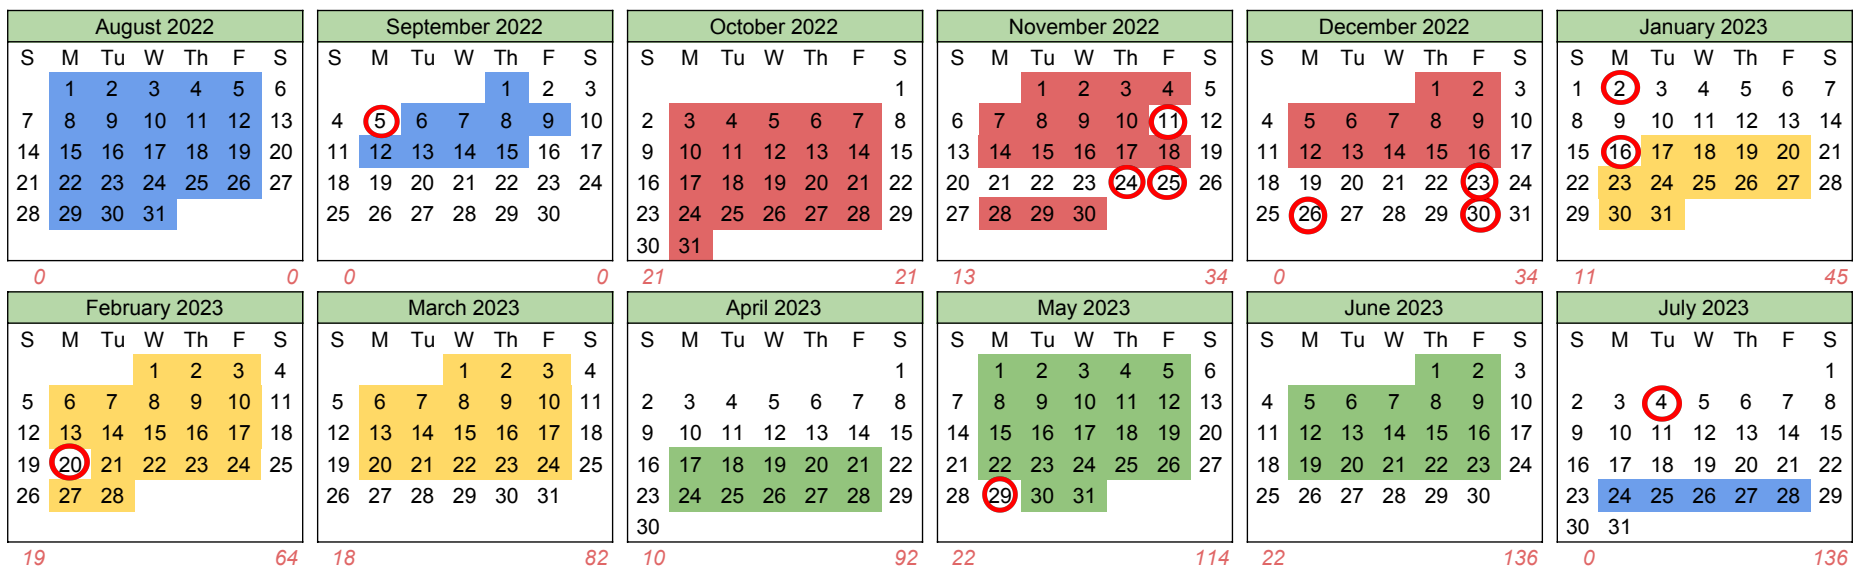

2022-23 School Year Calendar Year-Round Calendar Illustration. SSB 5147

- "A" Term — 46 Days
- "B" Term — 48 Days
- "C" Term — 49 Days
- "D" Term 37 Days

- September 5 Labor Day Holiday
- November 11 Veterans Day Holiday
- November 24-25 Thanksgiving Holiday
- Dec 23 & 26 Christmas Holiday
- Dec 30 & Jan 2 New Years Holiday
- January 16 MLK Jr. Day Holiday
- February 20 Presidents' Day Holiday
- May 29 Memorial Day Holiday
- July 4 Independence Day Holiday